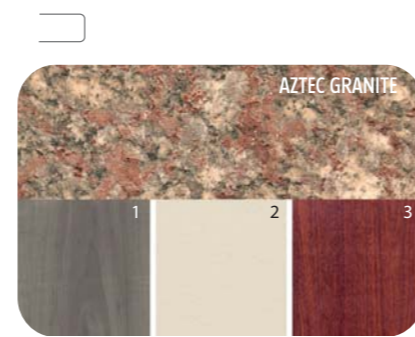

For better results, remember make your final selection from an actual Polyrey sample. Colours may vary from photographs depicted in this brochure.

1. Walnut Perle 2. Sandstone 3. Conker

1. Iron 2. Ecu 3. Natural Maple

1. Toraja 2. Mega White 3. Silver Cherry

1. Ink 2. Ecu 3. Fruit Grey

1. Natural Maple 2. Red Pear 3. Lily White

1. Cocoa Dark 2. White Maple 3. Moonstone

1. Classic Cream 2. Silver Cherry 3. Walnut Perle

1. Ecu 2. Oak Cafe 3. Felt

1. Dove Grey 2. Mega White 3. Plane Tabac

1. Lombok 2. Mega White 3. Dark Fig\*

1. Fruit Grey 2. Sandstone 3. Mahogany

1. Lombok 2. Mega White 3. Fruit Grey

1. Flannel Grey 2. Amber Cherry 3. Dark Fig\*

1. Felt 2. Brushed Metal 3. Linen

1. Brushed Grey 2. Flannel Grey 3. White Maple

Solid colours, patterns, metals and woodgrains

1. Moonstone 2. Mega White 3. White Maple

1. Mephisto Red 2. Teak 3. Lemon Golden

1. Red Pear 2. Ecu 3. Tropical Cherry\*