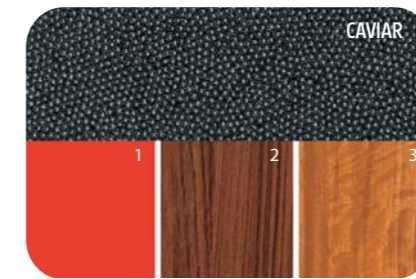

For better results, remember make your final selection from an actual Polyrey sample. Colours may vary from photographs depicted in this brochure.

1. Walnut Perle 2. Sandstone 3. Conker

1. Iron 2. Ecu 3. Natural Maple

1. Dove Grey 2. Mega White 3. Plane Tabac

1. Lombok 2. Mega White 3. Dark Fig\*

1. Fruit Grey 2. Sandstone 3. Mahogany

1. Lombok 2. Mega White 3. Fruit Grey

1. Flannel Grey 2. Amber Cherry 3. Dark Fig\*

1. Felt 2. Brushed Metal 3. Linen

1. Cactus 2. Mastic 3. Plane Tabac

1. Fruit Grey 2. Ecu 3. Lombok

1. Amber Cherry 2. Mastic 3. Pink Maple

1. Silver Cherry 2. Flannel Grey 3. Felt

1. Natural Pear 2. Clear Cream 3. Lombok

1. Natural Maple 2. Brushed Grey 3. Lily White

1. Brushed Grey 2. Flannel Grey 3. White Maple

Solid colours, patterns, metals and woodgrains

1. Moonstone 2. Mega White 3. White Maple

1. Mephisto Red 2. Teak 3. Lemon Golden

1. Red Pear 2. Ecu 3. Tropical Cherry\*