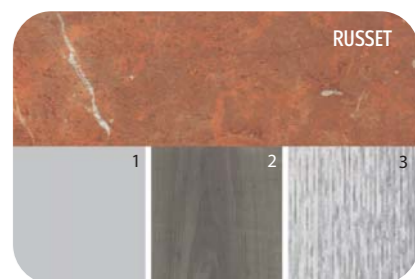

1. Brushed Grey 2. Flannel Grey 3. White Maple

Solid colours, patterns, metals and woodgrains

1. Moonstone 2. Mega White 3. White Maple

1. Mephisto Red 2. Teak 3. Lemon Golden

1. Red Pear 2. Ecu 3. Tropical Cherry\*

1. Fruit Grey 2. Ecu 3. Toraja

1. Ink 2. Classic Cream 3. Mastic

1. Felt 2. Iron 3. White Maple

1. Felt 2. Mastic 3. Natural Maple

1. Plane Tabac 2. Clear Cream 3. Iron

1. Brushed Grey 2. Magnolia 3. Amber Cherry

1. Mastic 2. Fruit Grey 3. Brushed Grey

Tel: 1800 762 422  
Fax: 1800 762 822  
www.polyrey.com.au