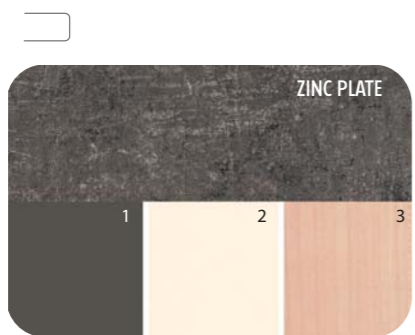

**PANOFORM - ROLLED-FORM DOORS**

Panoform feature a rolled edge profile creating a simple curved look for your door requirements. Panoform doors are available in 59 colours in 16mm and finished with a 2mm ABS matching edge. Like Panoprey, Panoform doors are made with a high moisture resistant MDF core and come with a 10 year warranty.

Tel: 1800 762 422  
 Fax: 1800 762 822  
 Internet: [www.polyrey.com.au](http://www.polyrey.com.au)

**COLOUR concepts 08**

Quality, suitable and fashionable Laminates and panels for your kitchen and vanities...  
Choose from our favourite combinations or try your own...

For better results, remember make your final selection from an actual Polyrey sample. Colours may vary from photographs depicted in this brochure.

1. Walnut Perle 2. Sandstone 3. Conker

1. Iron 2. Ecu 3. Natural Maple

1. Brushed Grey 2. Flannel Grey 3. White Maple

Solid colours, patterns, metals and woodgrains

1. Moonstone 2. Mega White 3. White Maple

1. Mephisto Red 2. Teak 3. Lemon Golden

1. Red Pear 2. Ecu 3. Tropical Cherry\*