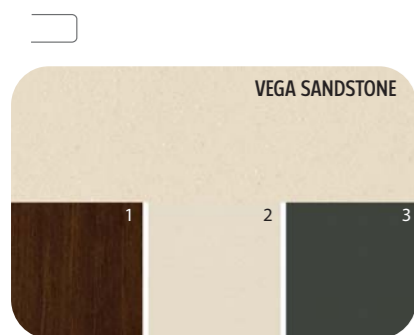

For better results, remember make your final selection from an actual Polyrey sample. Colours may vary from photographs depicted in this brochure.

1. Walnut Perle 2. Sandstone 3. Conker

1. Iron 2. Ecu 3. Natural Maple

1. Toraja 2. Mega White 3. Silver Cherry

1. Ink 2. Ecu 3. Fruit Grey

1. Natural Maple 2. Red Pear 3. Lily White

1. Cocoa Dark 2. White Maple 3. Moonstone

1. Classic Cream 2. Silver Cherry 3. Walnut Perle

1. Ecu 2. Oak Cafe 3. Felt