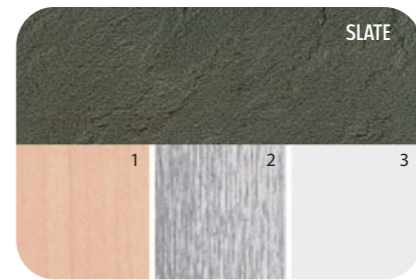

For better results, remember make your final selection from an actual Polyrey sample. Colours may vary from photographs depicted in this brochure.

1. Walnut Perle 2. Sandstone 3. Conker

1. Iron 2. Ecu 3. Natural Maple

1. Dove Grey 2. Mega White 3. Plane Tabac

1. Lombok 2. Mega White 3. Dark Fig\*

1. Fruit Grey 2. Sandstone 3. Mahogany

1. Lombok 2. Mega White 3. Fruit Grey

1. Flannel Grey 2. Amber Cherry 3. Dark Fig\*

1. Felt 2. Brushed Metal 3. Linen

1. Cactus 2. Mastic 3. Plane Tabac

1. Fruit Grey 2. Ecu 3. Lombok

1. Amber Cherry 2. Mastic 3. Pink Maple

1. Silver Cherry 2. Flannel Grey 3. Felt

1. Natural Pear 2. Clear Cream 3. Lombok

1. Natural Maple 2. Brushed Grey 3. Lily White

1. Brushed Grey 2. Flannel Grey 3. White Maple

Solid colours, patterns, metals and woodgrains

1. Moonstone 2. Mega White 3. White Maple

1. Mephisto Red 2. Teak 3. Lemon Golden

1. Red Pear 2. Ecu 3. Tropical Cherry\*