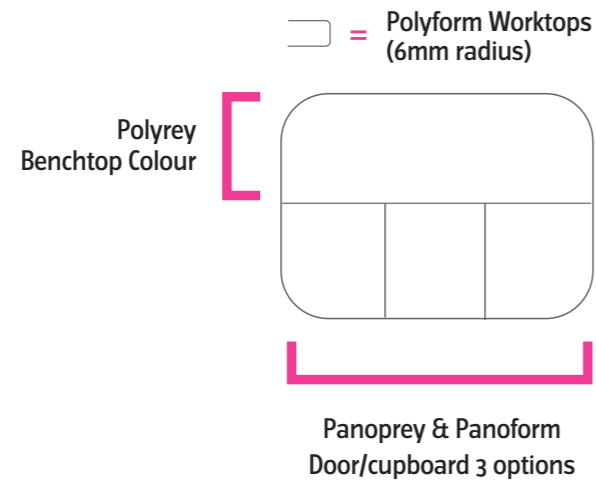

Quality, suitable and fashionable Laminates and panels for your kitchen and vanities...
Choose from our favourite combinations or try your own...

For better results, remember make your final selection from an actual Polyrey sample. Colours may vary from photographs depicted in this brochure.