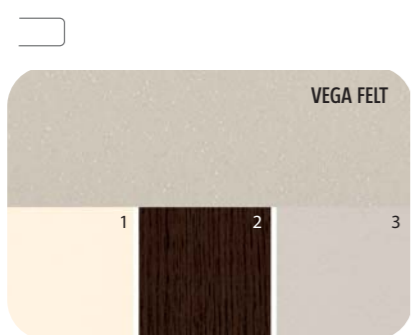

For better results, remember make your final selection from an actual Polyrey sample. Colours may vary from photographs depicted in this brochure.

1. Walnut Perle 2. Sandstone 3. Conker

1. Iron 2. Ecu 3. Natural Maple

1. Toraja 2. Mega White 3. Silver Cherry

1. Ink 2. Ecu 3. Fruit Grey

1. Natural Maple 2. Red Pear 3. Lily White

1. Cocoa Dark 2. White Maple 3. Moonstone

1. Classic Cream 2. Silver Cherry 3. Walnut Perle

1. Ecu 2. Oak Cafe 3. Felt

1. Dove Grey 2. Mega White 3. Plane Tabac

1. Lombok 2. Mega White 3. Dark Fig\*

1. Fruit Grey 2. Sandstone 3. Mahogany

1. Lombok 2. Mega White 3. Fruit Grey

1. Flannel Grey 2. Amber Cherry 3. Dark Fig\*

1. Felt 2. Brushed Metal 3. Linen

1. Cactus 2. Mastic 3. Plane Tabac

1. Fruit Grey 2. Ecu 3. Lombok

1. Amber Cherry 2. Mastic 3. Pink Maple

1. Silver Cherry 2. Flannel Grey 3. Felt

1. Natural Pear 2. Clear Cream 3. Lombok

1. Natural Maple 2. Brushed Grey 3. Lily White