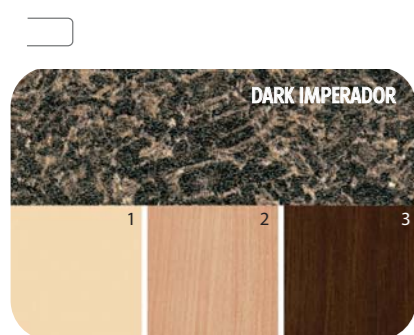

For better results, remember make your final selection from an actual Polyrey sample. Colours may vary from photographs depicted in this brochure.

1. Walnut Perle 2. Sandstone 3. Conker

1. Iron 2. Ecu 3. Natural Maple

1. Toraja 2. Mega White 3. Silver Cherry

1. Ink 2. Ecu 3. Fruit Grey

1. Natural Maple 2. Red Pear 3. Lily White

1. Cocoa Dark 2. White Maple 3. Moonstone

1. Classic Cream 2. Silver Cherry 3. Walnut Perle

1. Ecu 2. Oak Cafe 3. Felt

1. Dove Grey 2. Mega White 3. Plane Tabac

1. Lombok 2. Mega White 3. Dark Fig\*

1. Fruit Grey 2. Sandstone 3. Mahogany

1. Lombok 2. Mega White 3. Fruit Grey

1. Flannel Grey 2. Amber Cherry 3. Dark Fig\*

1. Felt 2. Brushed Metal 3. Linen

1. Brushed Grey 2. Flannel Grey 3. White Maple

Solid colours, patterns, metals and woodgrains

1. Moonstone 2. Mega White 3. White Maple

1. Mephisto Red 2. Teak 3. Lemon Golden

1. Red Pear 2. Ecu 3. Tropical Cherry\*