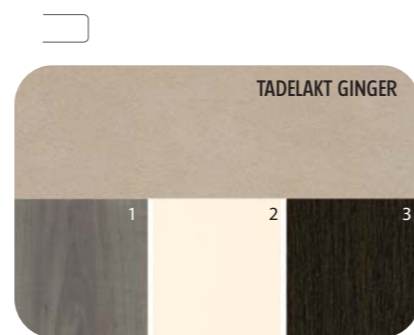

For better results, remember make your final selection from an actual Polyrey sample. Colours may vary from photographs depicted in this brochure.

1. Walnut Perle 2. Sandstone 3. Conker

1. Iron 2. Ecu 3. Natural Maple

1. Toraja 2. Mega White 3. Silver Cherry

1. Ink 2. Ecu 3. Fruit Grey

1. Natural Maple 2. Red Pear 3. Lily White

1. Cocoa Dark 2. White Maple 3. Moonstone

1. Classic Cream 2. Silver Cherry 3. Walnut Perle

1. Ecu 2. Oak Cafe 3. Felt

1. Dove Grey 2. Mega White 3. Plane Tabac

1. Lombok 2. Mega White 3. Dark Fig\*

1. Fruit Grey 2. Sandstone 3. Mahogany

1. Lombok 2. Mega White 3. Fruit Grey

1. Flannel Grey 2. Amber Cherry 3. Dark Fig\*

1. Felt 2. Brushed Metal 3. Linen

1. Cactus 2. Mastic 3. Plane Tabac

1. Fruit Grey 2. Ecu 3. Lombok

1. Amber Cherry 2. Mastic 3. Pink Maple

1. Silver Cherry 2. Flannel Grey 3. Felt

1. Natural Pear 2. Clear Cream 3. Lombok

1. Natural Maple 2. Brushed Grey 3. Lily White