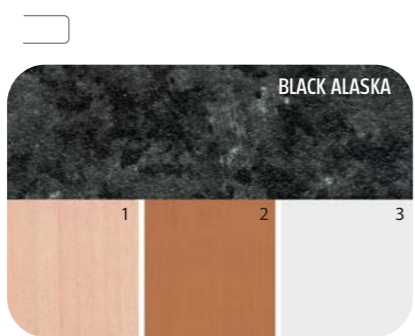

For better results, remember make your final selection from an actual Polyrey sample. Colours may vary from photographs depicted in this brochure.

1. Walnut Perle 2. Sandstone 3. Conker

1. Iron 2. Ecu 3. Natural Maple

1. Toraja 2. Mega White 3. Silver Cherry

1. Ink 2. Ecu 3. Fruit Grey

1. Natural Maple 2. Red Pear 3. Lily White

1. Cocoa Dark 2. White Maple 3. Moonstone

1. Classic Cream 2. Silver Cherry 3. Walnut Perle

1. Ecu 2. Oak Cafe 3. Felt

1. Dove Grey 2. Mega White 3. Plane Tabac

1. Lombok 2. Mega White 3. Dark Fig\*

1. Fruit Grey 2. Sandstone 3. Mahogany

1. Lombok 2. Mega White 3. Fruit Grey

1. Flannel Grey 2. Amber Cherry 3. Dark Fig\*

1. Felt 2. Brushed Metal 3. Linen