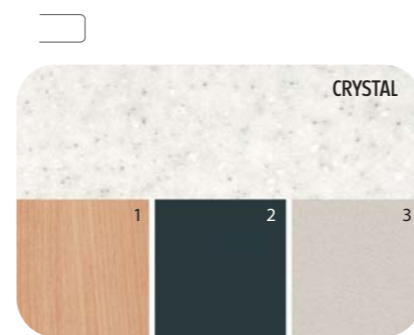

For better results, remember make your final selection from an actual Polyrey sample. Colours may vary from photographs depicted in this brochure.

1. Walnut Perle 2. Sandstone 3. Conker

1. Iron 2. Ecu 3. Natural Maple

1. Toraja 2. Mega White 3. Silver Cherry

1. Ink 2. Ecu 3. Fruit Grey

1. Natural Maple 2. Red Pear 3. Lily White

1. Cocoa Dark 2. White Maple 3. Moonstone

1. Classic Cream 2. Silver Cherry 3. Walnut Perle

1. Ecu 2. Oak Cafe 3. Felt

1. Dove Grey 2. Mega White 3. Plane Tabac

1. Lombok 2. Mega White 3. Dark Fig\*

1. Fruit Grey 2. Sandstone 3. Mahogany

1. Lombok 2. Mega White 3. Fruit Grey

1. Flannel Grey 2. Amber Cherry 3. Dark Fig\*

1. Felt 2. Brushed Metal 3. Linen

1. Cactus 2. Mastic 3. Plane Tabac

1. Fruit Grey 2. Ecu 3. Lombok

1. Amber Cherry 2. Mastic 3. Pink Maple

1. Silver Cherry 2. Flannel Grey 3. Felt

1. Natural Pear 2. Clear Cream 3. Lombok

1. Natural Maple 2. Brushed Grey 3. Lily White